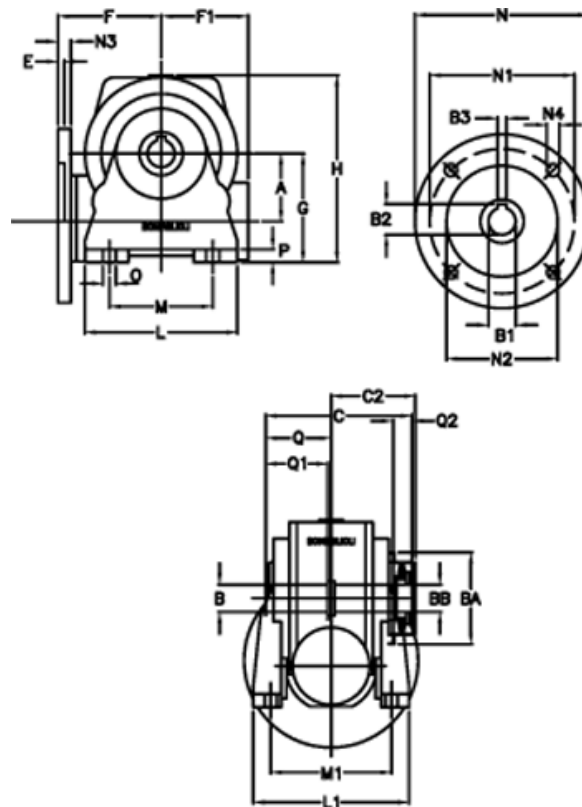

Article number: 390204902412736

Description: Worm Gear with Torque Limiter  
VF 49-L2-N-24 P71B5

## Measures

a = 49.50	C2 = 63,5	L1 = 124	O = 8.5
B = 25	Description = VF 49N-xx-71B5	m = 63	P = 12
B1 E7 = 14	E = 3.0	M1 = 98.5	Q = 51.0
B2 = 16.3	F = 70	N = 160	Q1 = 41
B3 H9 = 5	F1 = 63	N1 = 130	Q2 = 15
BA = 63	g = 82	N2 = 110	
BB H7 = 14	H = 138.0	N3 = 10.5	
C = 105	L = 110	N4 = 9,5	